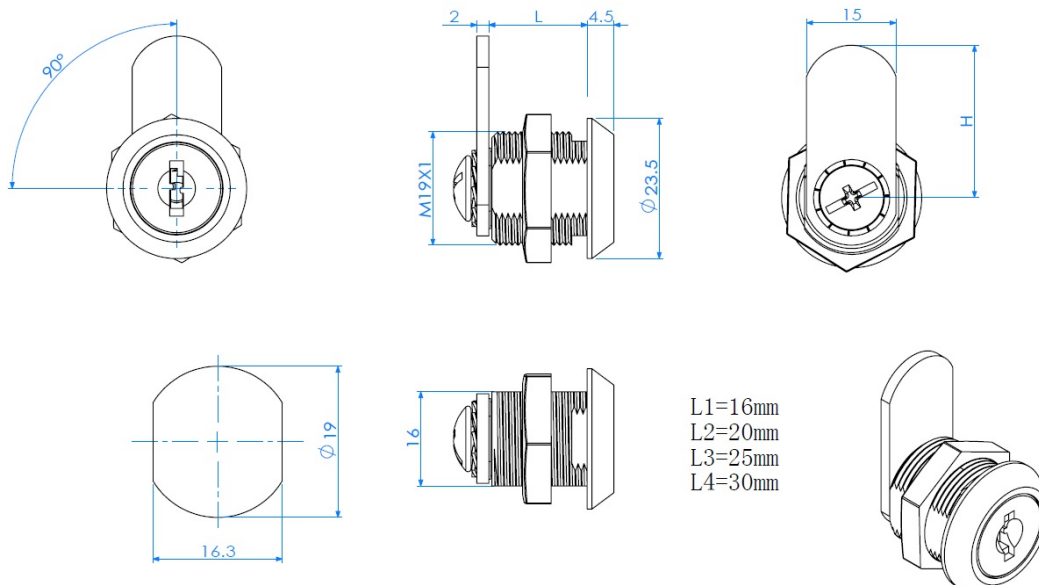

## Description:

Cam Lock 1916A, 90DG, Straight Cam No. A01, CPL, CK SISO

## Item number:

14.04.468-0

Units	Box	Carton	HS Code	Barcode
Pcs.	12	240	8301300000	
				5704866041652